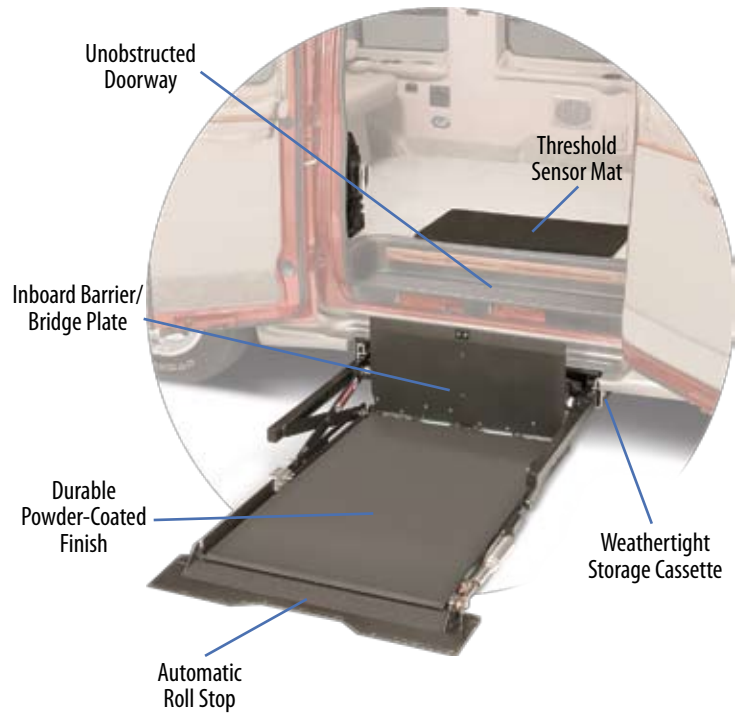

UVL[®] eBrochure

The UVL, or Under Vehicle Lift[®], offers an innovative solution to your personal mobility. With the lift mounted underneath the vehicle, it remains out of sight and out of your way until needed. This means easy access, a clear side view and maximum interior space—something your friends and family will appreciate on every trip.

The Braun **UVL Series** lifts are electric in operation for both the in/out cycle and the outboard roll stop. The up/down cycle is hydraulic in operation. All functions are controlled by the standard hand-held control or the optional remote control.

The UVL Series is designed for installation at the side door of domestic full-size vans. Installation of the UVL requires modification to the van's drive shaft—consult your BraunAbility Dealer for details.

Under-Vehicle Storage for Maximum Interior Space

	UVL [®] Series
Platform Width	31"
Platform Length	48" & 53"
Lifting Capacity	750 lbs.
Hand-Held Control	Standard
Manual Backup	Standard
Remote Control	Optional
Door Operators	Optional
Side-Entry Platform	No
Side Door Installation	Yes
Rear Door Installation	No
Unit Weight	365 lbs.