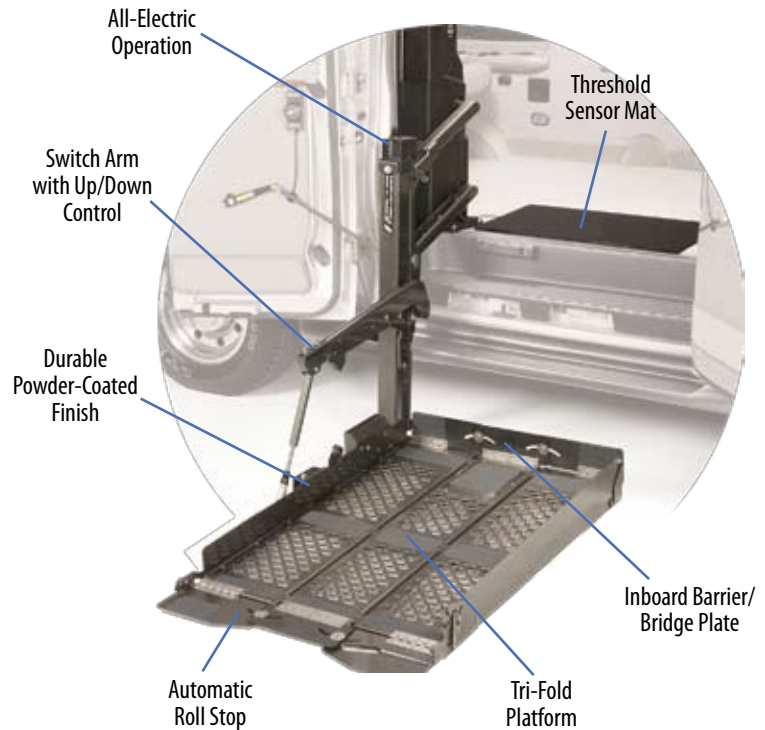

Vangater® eBrochure

The innovative Vangater at once solves the problem of wheelchair access and ambulatory entry with a power tri-folding platform. Over half the van's side door is available for easy ambulatory exit and entry when the lift is in the stowed position. But the touch of a button quickly unfolds the platform, revealing a fully functional wheelchair lift in a compact package.

The **Vangater Series** wheelchair lifts are fully electric in operation, for both the fold/unfold and up/down cycles. Lift operation is controlled by the standard hand-held control, the on-lift controls, or the optional remote control.

The Vangater Series is designed for installation in the side doors of domestic full-size vans. A model is also available for installation in minivans, see your dealer for details. With the compact tri-fold platform, the lift occupies minimal space inside the vehicle.

Tri-Folding Platform for Ambulatory Access

	Vangater® Series
Platform Width	30"
Platform Length	43" & 47"
Lifting Capacity	600 lbs.
Hand-Held Control	Standard
Manual Backup	Standard
Remote Control	Optional
Door Operators	Optional
Side-Entry Platform	No
Side Door Installation	Yes
Rear Door Installation	No
Unit Weight	345 lbs.